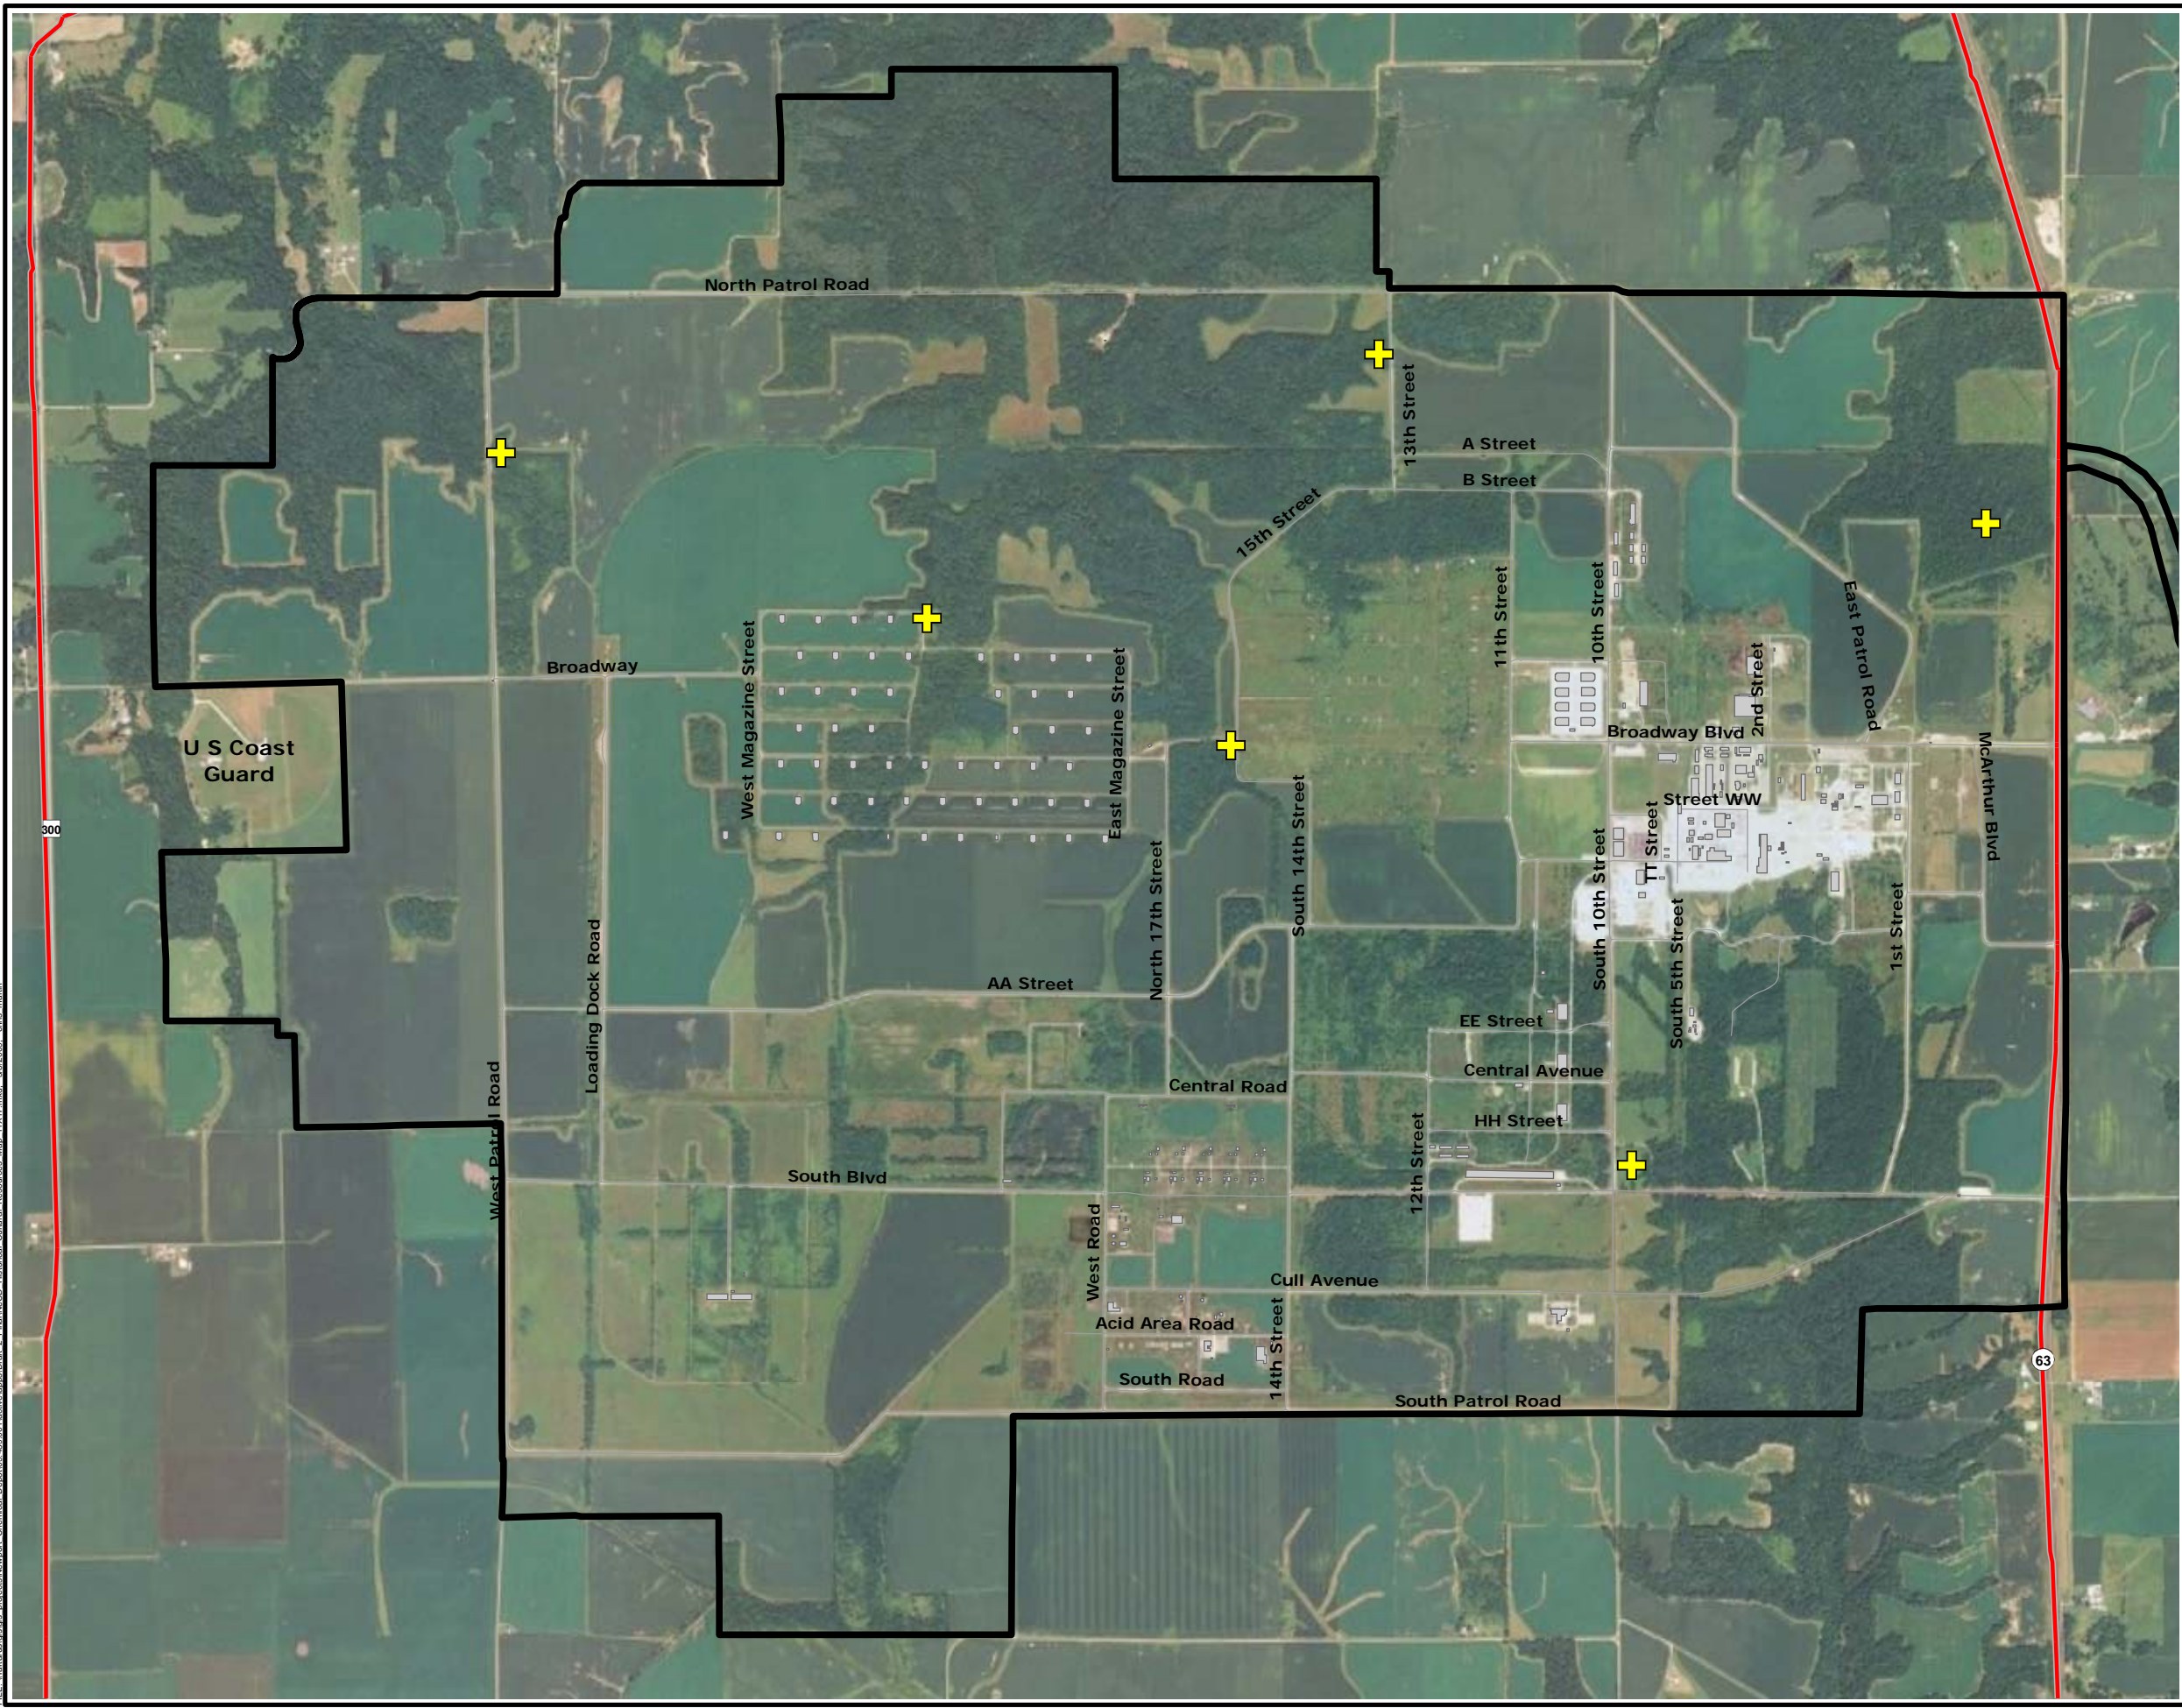

HISTORICAL AND CULTURAL RESOURCES

Legend

- NeCD Boundary
- Buildings
- Highways
- Roads
- Cemetary

DRAFT

Source: U.S. Army

NEWPORT CHEMICAL DEPOT REUSE MASTER PLAN

Newport Chemical Depot Reuse Authority
Vermillion County, Indiana

Matrix Design Group Inc.
Integrated Design Solutions

ECONOMICS RESEARCH ASSOCIATES - CHICAGO, ILLINOIS
BURNS & MCDONNELL - CHICAGO, ILLINOIS
GARRITY & KNISELY - BOSTON, MASSACHUSETTS